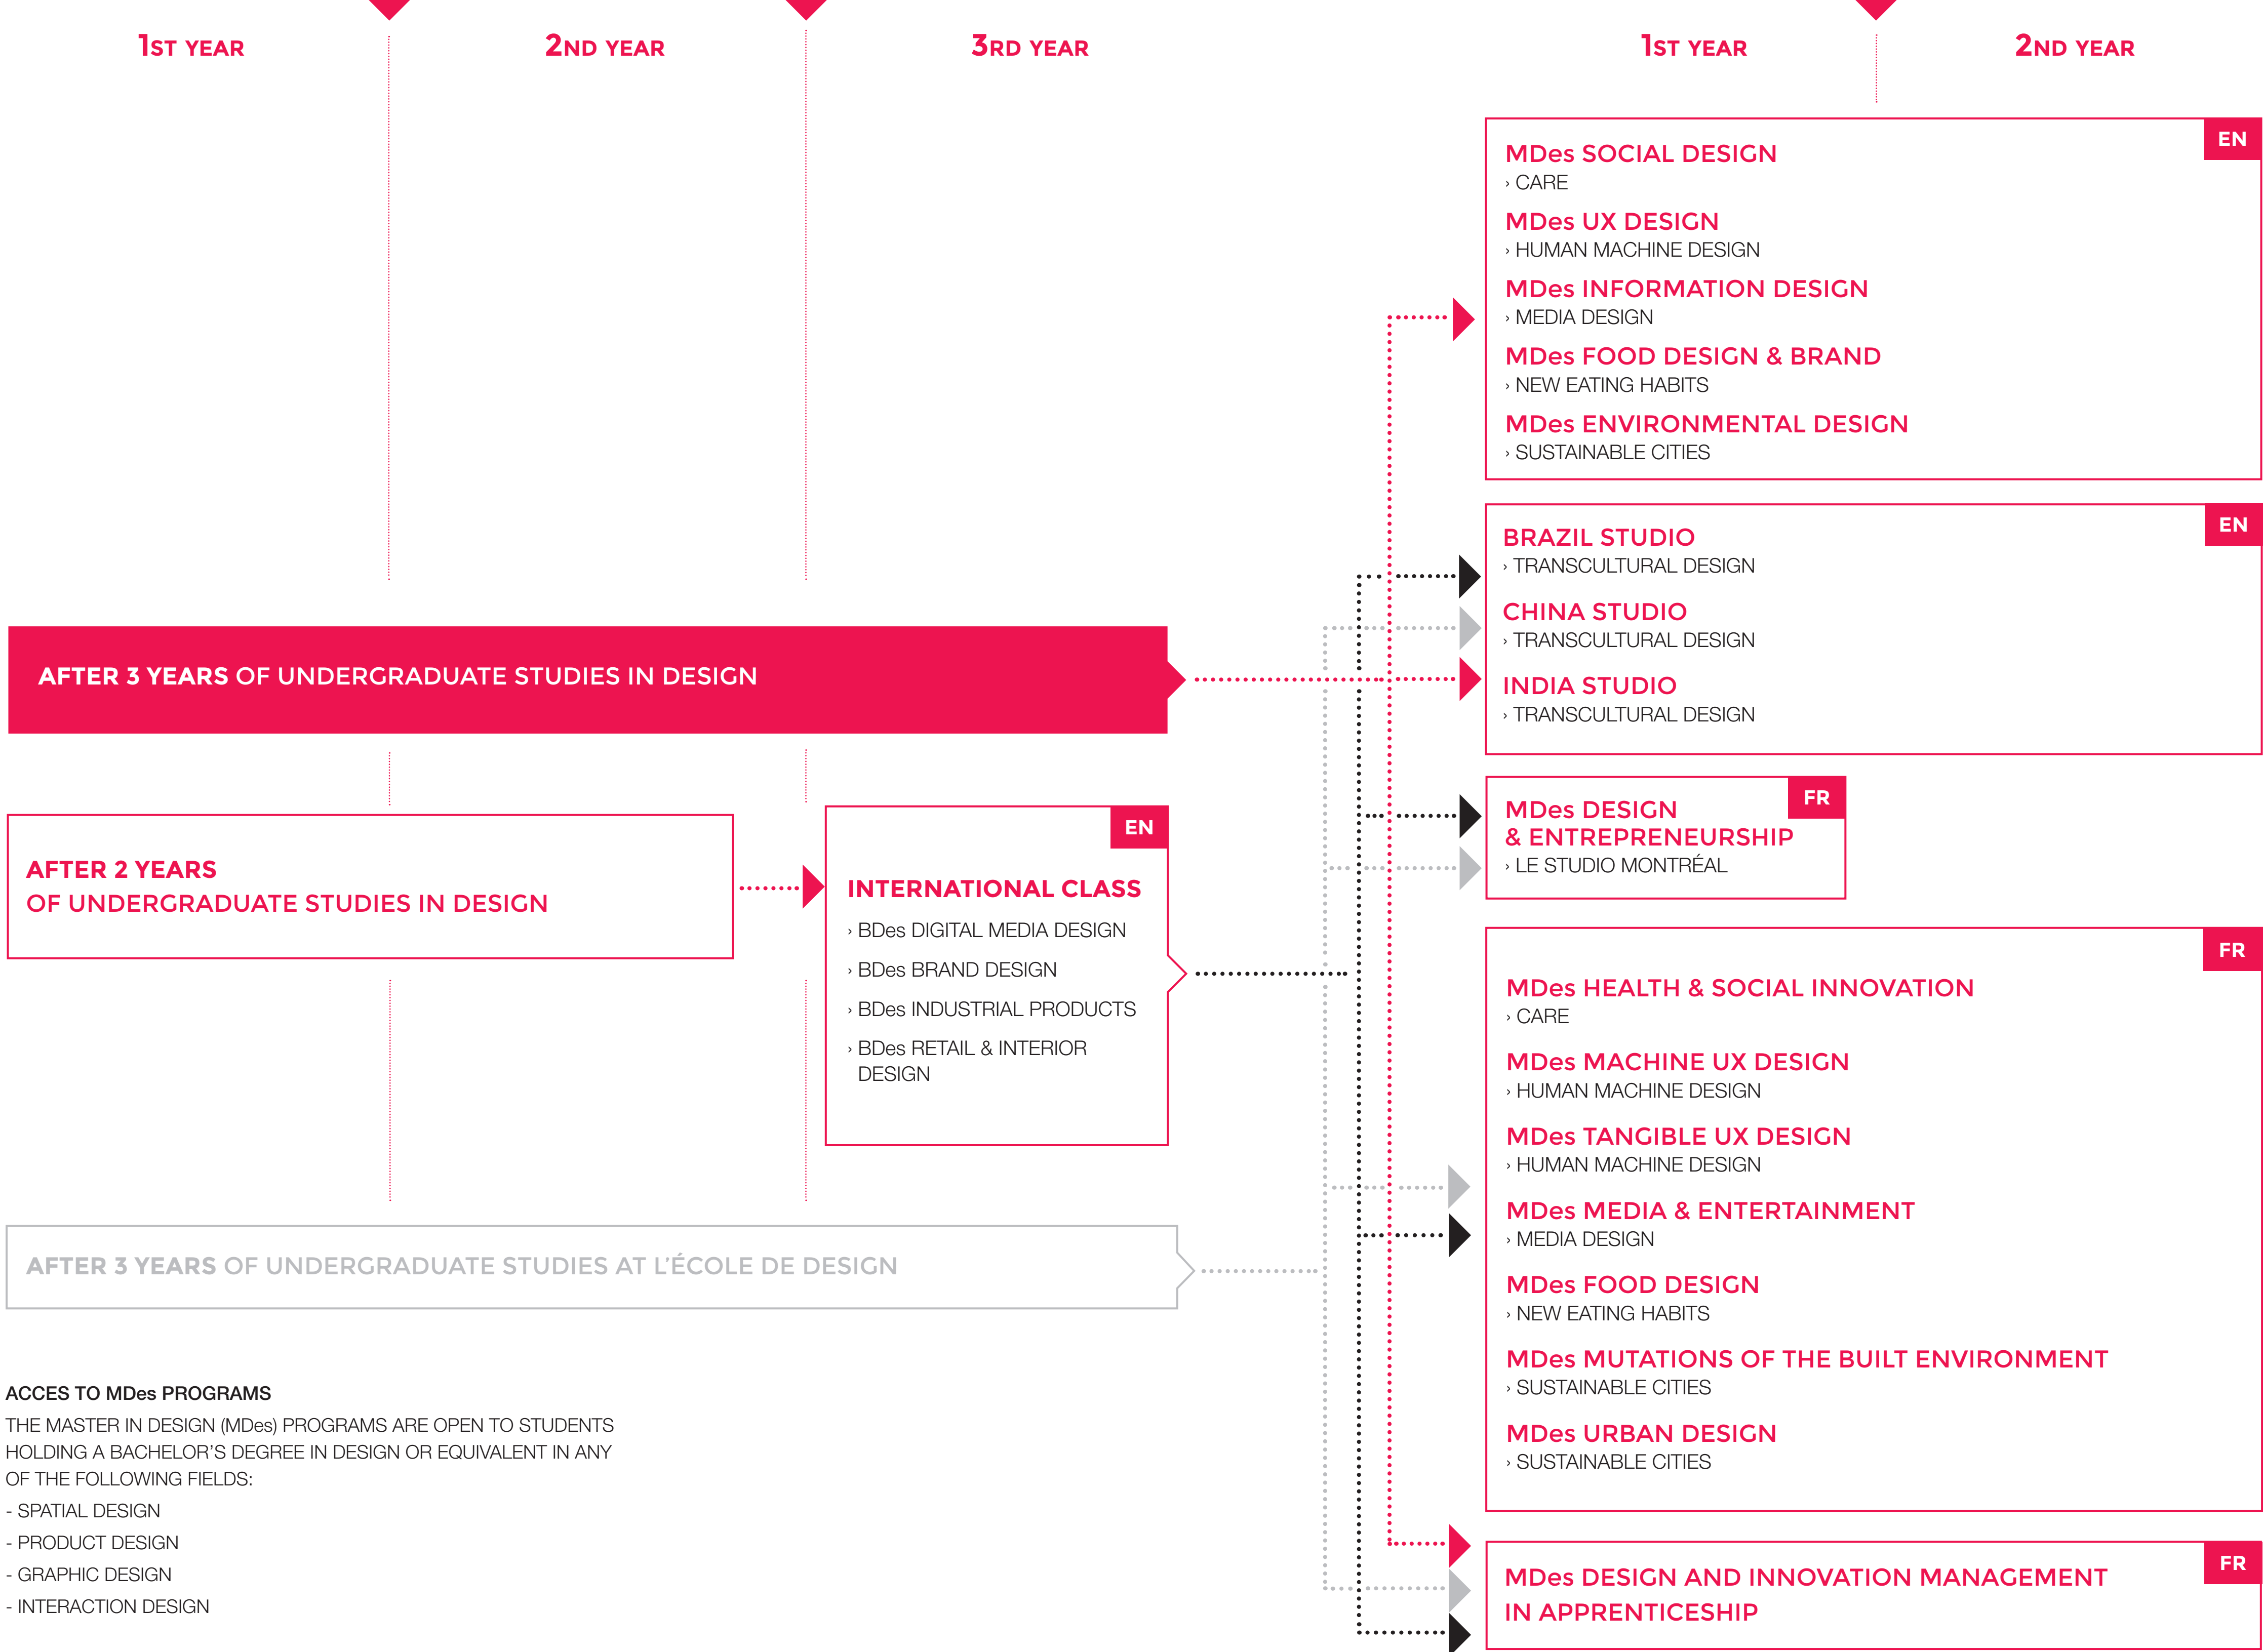

STUDY DIAGRAM

BDes by L'ÉCOLE DE DESIGN

MDes by L'ÉCOLE DE DESIGN

LE DIPLÔME DE DESIGN
 CERTIFIED BY THE FRENCH
 MINISTRY OF HIGHER
 EDUCATION AND REGISTERED
 IN THE NATIONAL REGISTER
 OF PROFESSIONAL
 CERTIFICATIONS (RNCP)
 AT LEVEL 1

ACCES TO MDes PROGRAMS

THE MASTER IN DESIGN (MDes) PROGRAMS ARE OPEN TO STUDENTS HOLDING A BACHELOR'S DEGREE IN DESIGN OR EQUIVALENT IN ANY OF THE FOLLOWING FIELDS:

- SPATIAL DESIGN
- PRODUCT DESIGN
- GRAPHIC DESIGN
- INTERACTION DESIGN

EN *programs taught in english*

FR *programs taught in french*