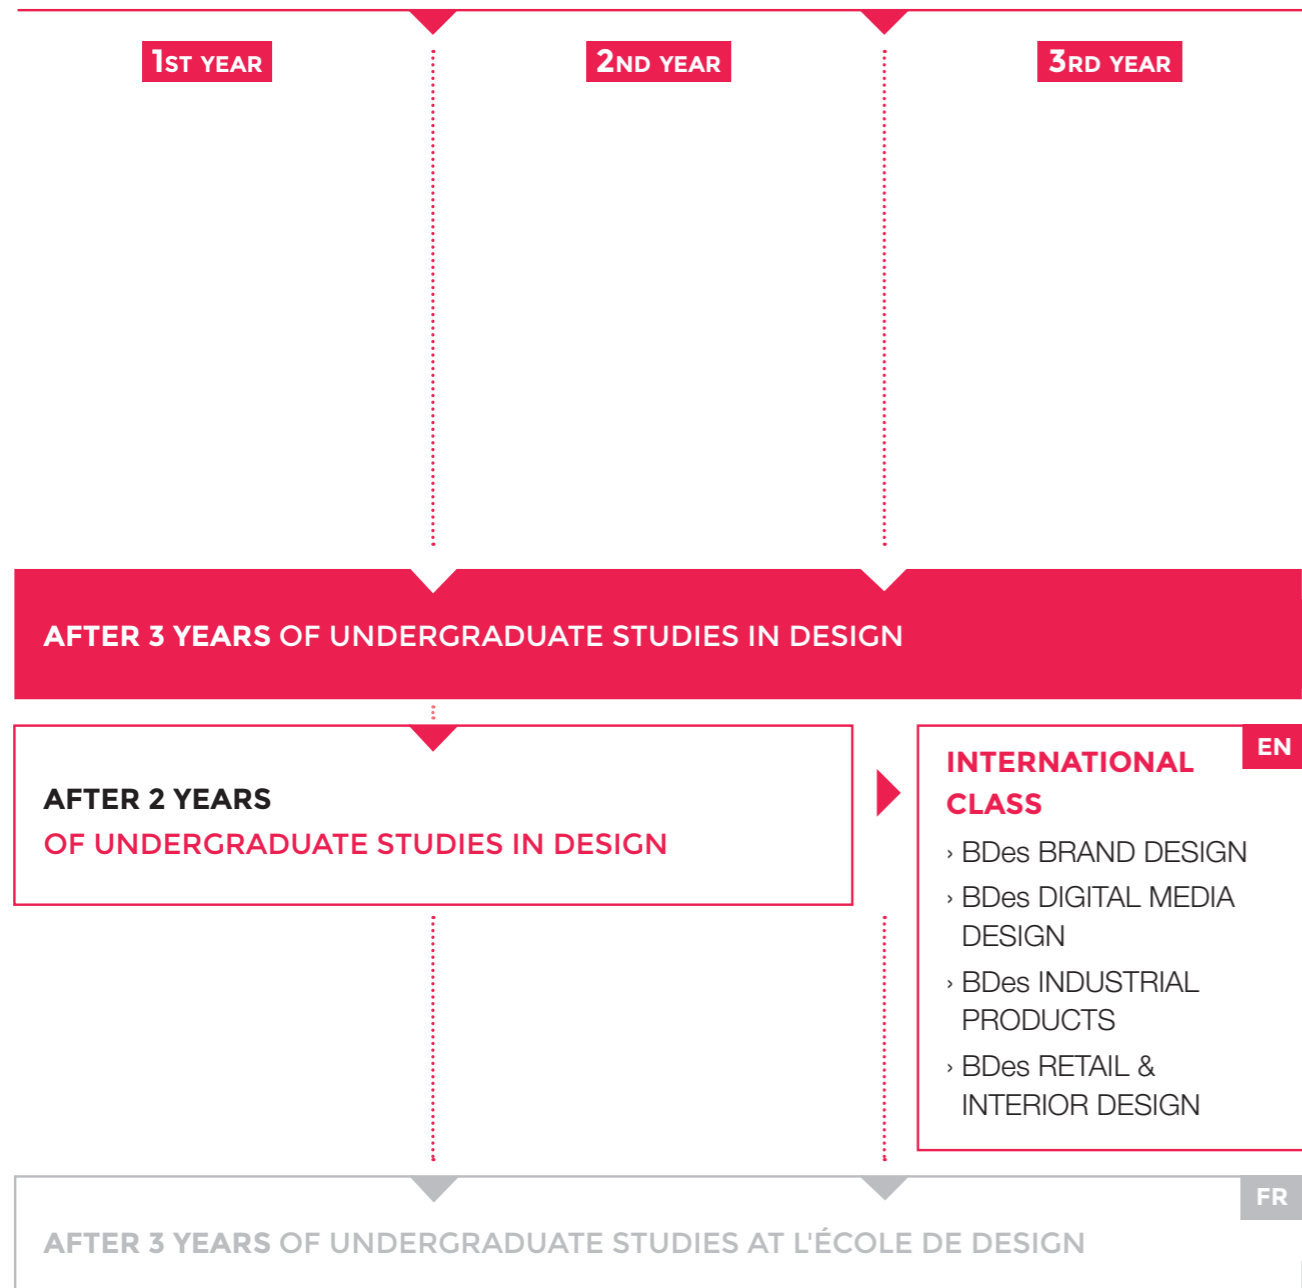

STUDY DIAGRAM

BDes BY L'ÉCOLE DE DESIGN

MDes BY L'ÉCOLE DE DESIGN

LE DIPLÔME DE DESIGN
 CERTIFIED BY THE FRENCH MINISTRY OF HIGHER EDUCATION AND REGISTERED IN THE NATIONAL REGISTER OF PROFESSIONAL CERTIFICATIONS (RNCP) AT LEVEL I

ACCES TO MDes PROGRAMS

THE MASTER IN DESIGN (MDes) PROGRAMS ARE OPEN TO STUDENTS HOLDING A BACHELOR'S DEGREE IN DESIGN OR EQUIVALENT IN ANY OF THE FOLLOWING FIELDS:

- SPATIAL DESIGN
- PRODUCT DESIGN
- GRAPHIC DESIGN
- INTERACTION DESIGN