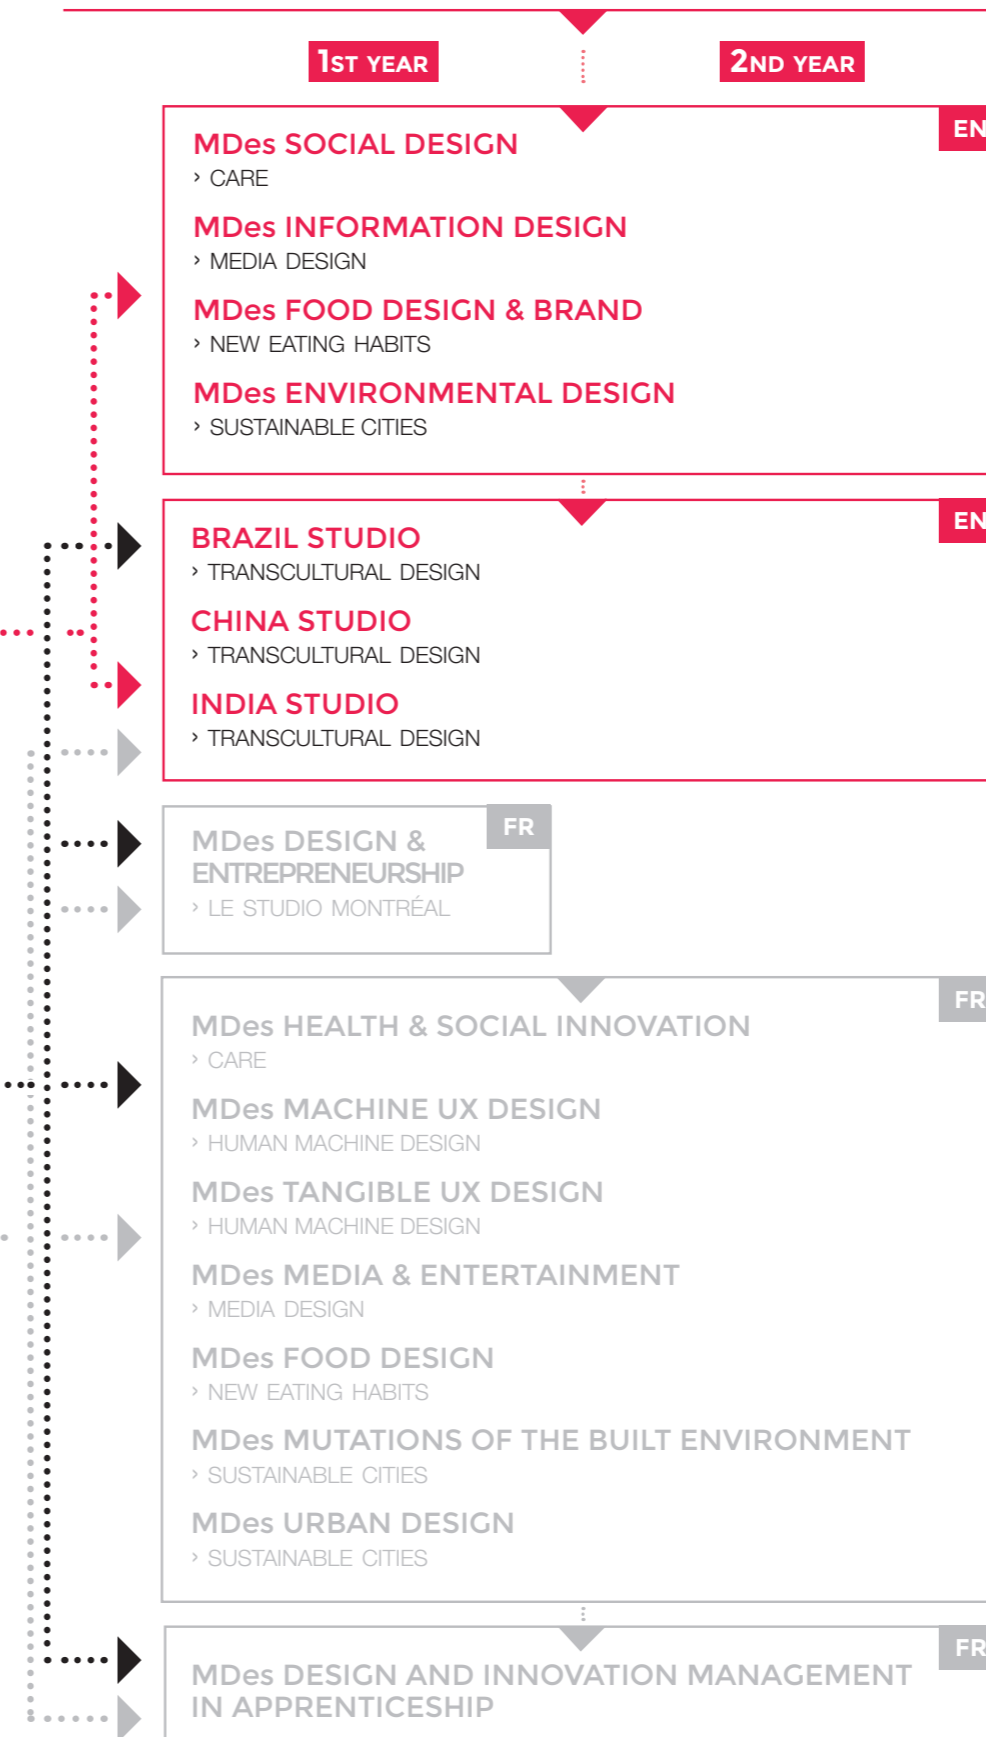

STUDY DIAGRAM

BDes BY L'ÉCOLE DE DESIGN

MDes BY L'ÉCOLE DE DESIGN

LE DIPLÔME DE DESIGN
 CERTIFIED BY THE FRENCH MINISTRY OF HIGHER EDUCATION AND REGISTERED IN THE NATIONAL REGISTER OF PROFESSIONAL CERTIFICATIONS (RNCP) AT LEVEL I

ACCES TO MDes PROGRAMS

THE MASTER IN DESIGN (MDes) PROGRAMS ARE OPEN TO STUDENTS HOLDING A BACHELOR'S DEGREE IN DESIGN OR EQUIVALENT IN ANY OF THE FOLLOWING FIELDS:

- SPATIAL DESIGN
- PRODUCT DESIGN
- GRAPHIC DESIGN
- INTERACTION DESIGN