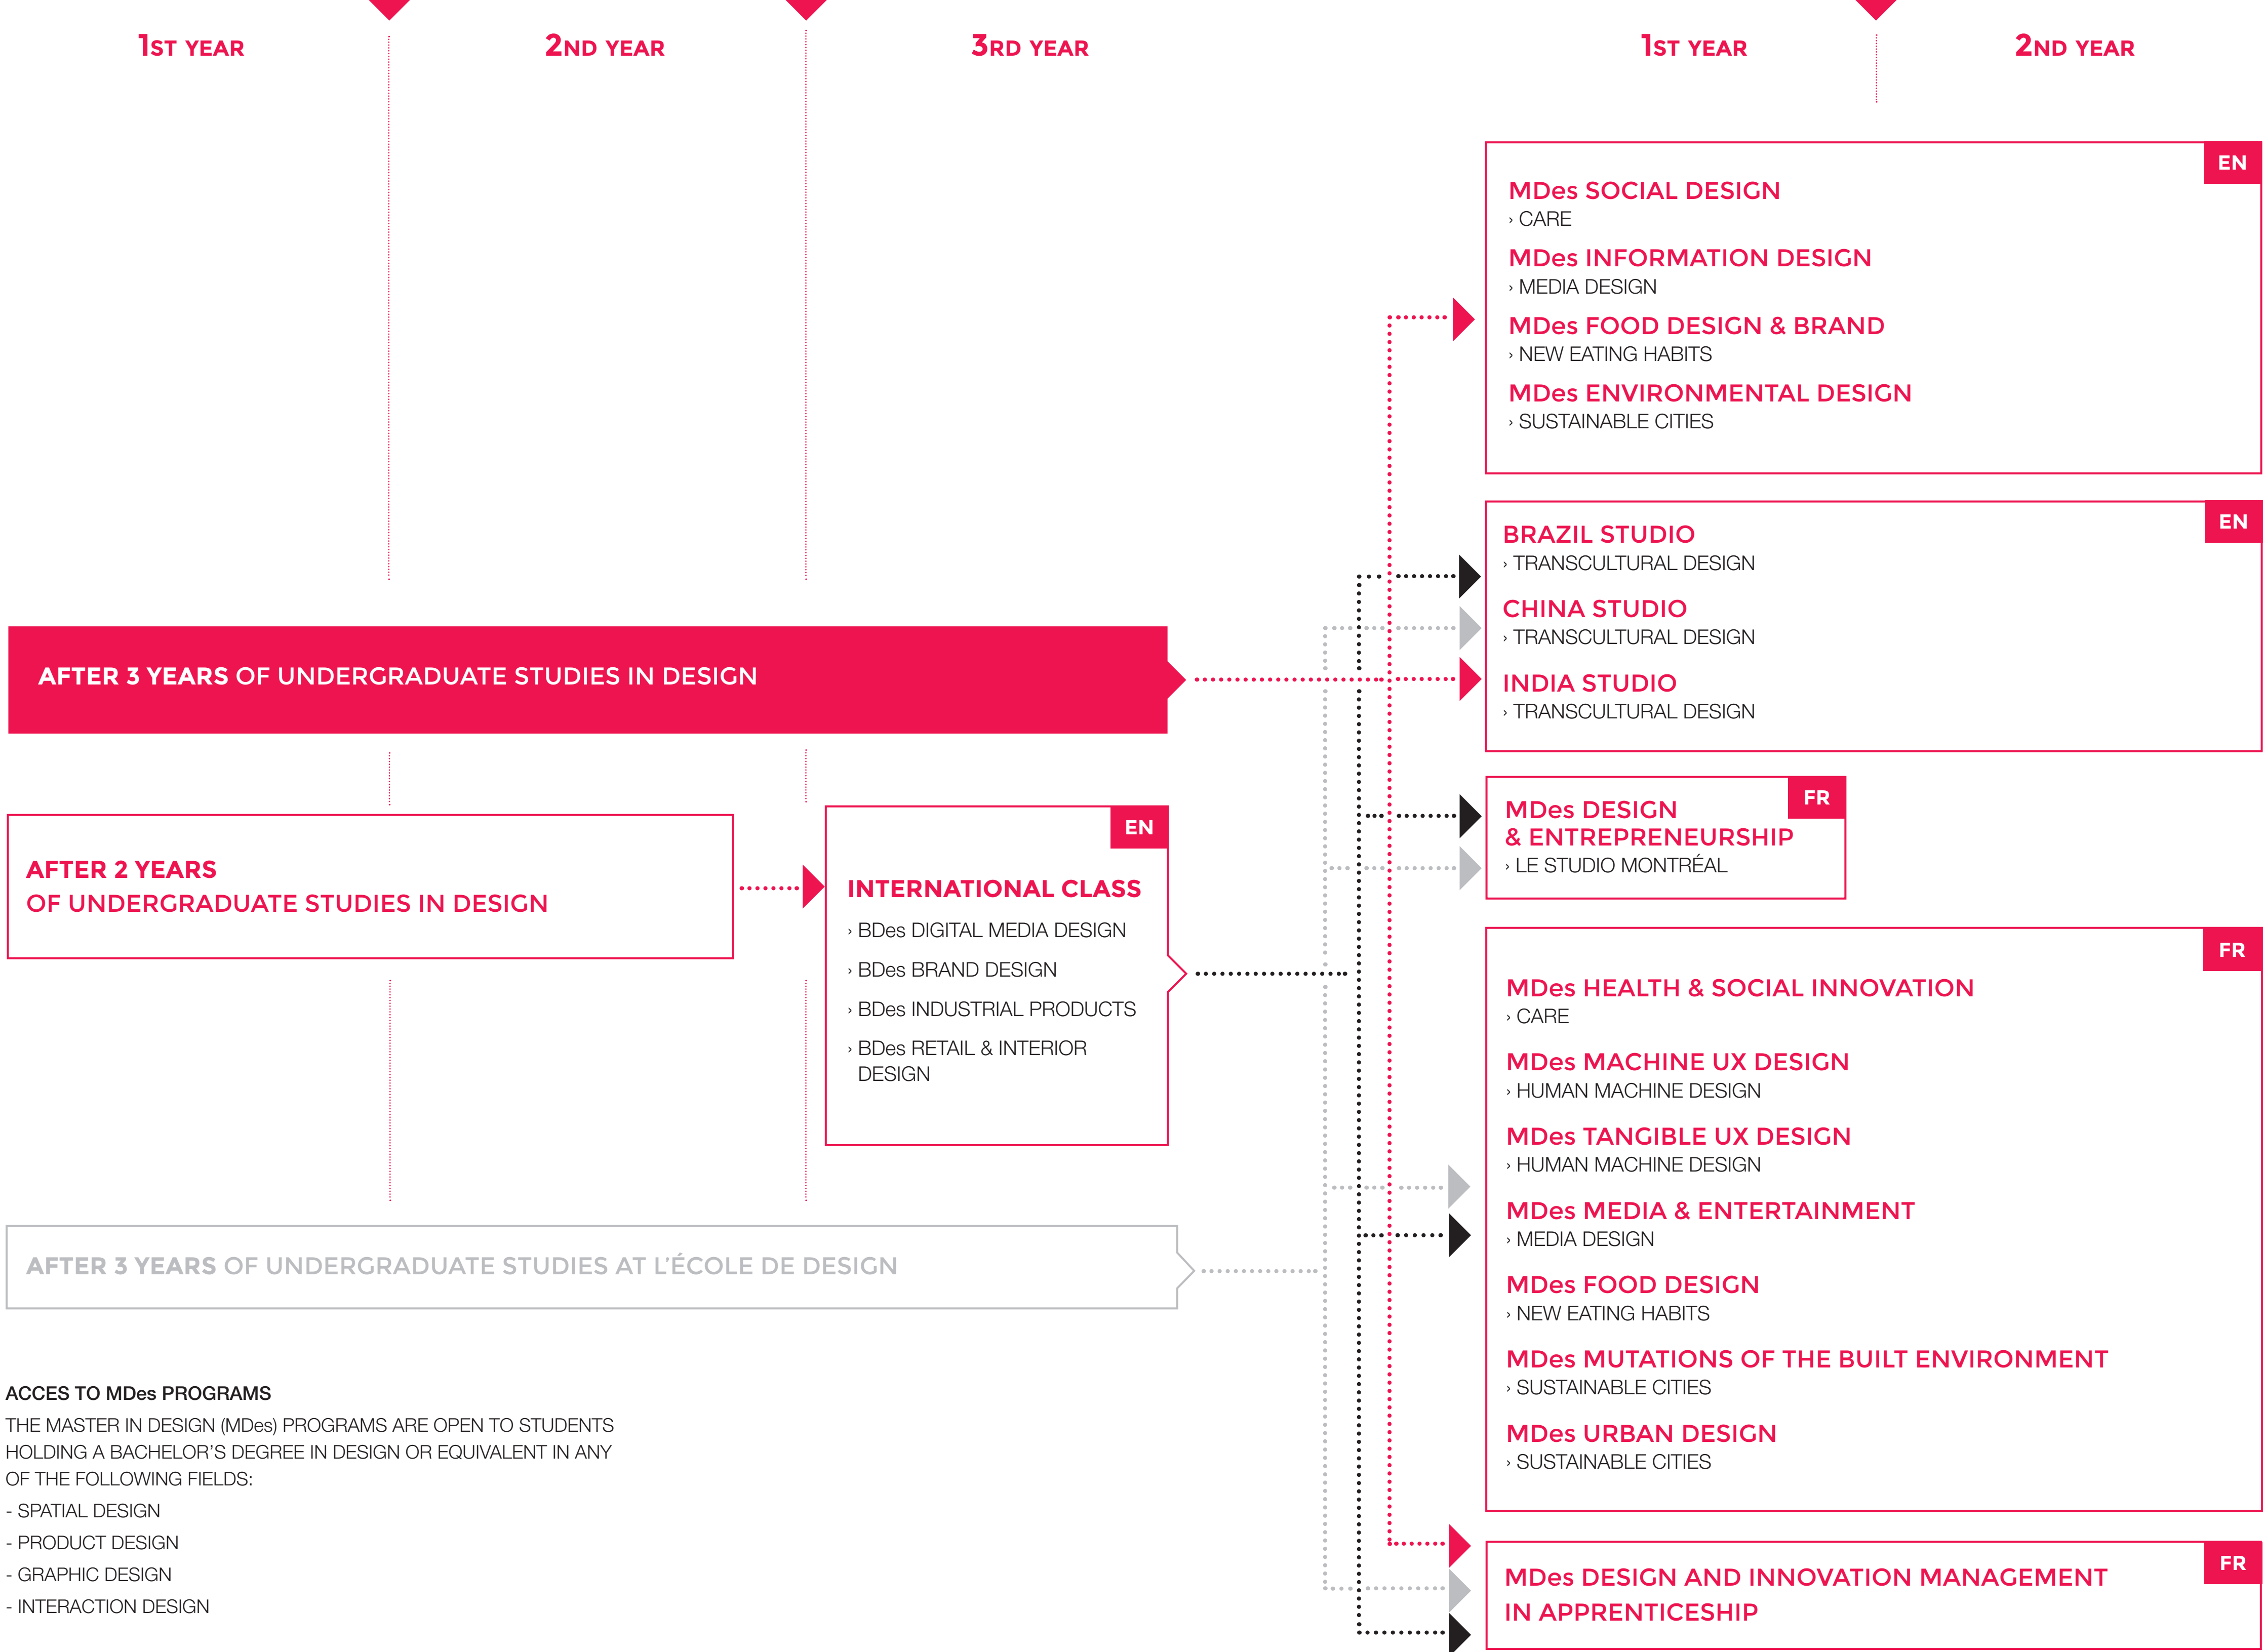

# STUDY DIAGRAM

## BDes by L'ÉCOLE DE DESIGN

## MDes by L'ÉCOLE DE DESIGN

**LE DIPLÔME DE DESIGN**  
 CERTIFIED BY THE FRENCH  
 MINISTRY OF HIGHER  
 EDUCATION AND REGISTERED  
 IN THE NATIONAL REGISTER  
 OF PROFESSIONAL  
 CERTIFICATIONS (RNCP)  
 AT LEVEL 1

AFTER 3 YEARS OF UNDERGRADUATE STUDIES IN DESIGN

AFTER 2 YEARS OF UNDERGRADUATE STUDIES IN DESIGN

AFTER 3 YEARS OF UNDERGRADUATE STUDIES AT L'ÉCOLE DE DESIGN

**EN** programs taught in english  
**FR** programs taught in french